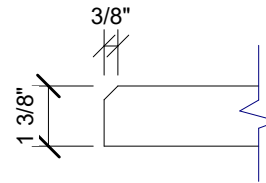

1 SIDE VIEW
1" = 1'-0"

2 EDGE DETAIL
3" = 1'-0"

3 PLAN VIEW
1" = 1'-0"

4 END VIEW
1" = 1'-0"

123 Columbia Court N. Chaska, MN 55318
www.acousticalsurfaces.com
1-800-854-2948

PRODUCT LINE: 1 3/8" Enviroacoustic Design Panels - 2ft x 2ft - Beveled Edge - Longitude