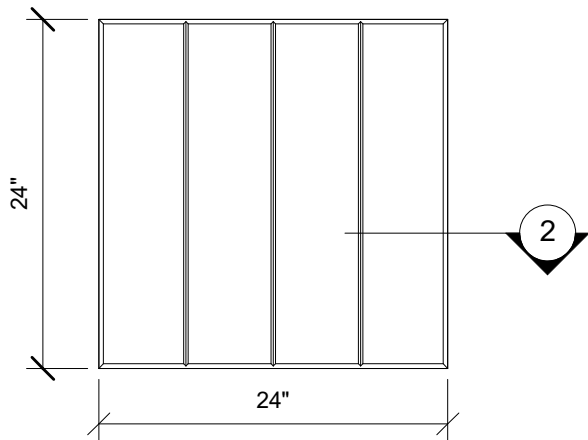

1 SIDE VIEW
1" = 1'-0"

2 EDGE DETAIL
3" = 1'-0"

3 PLAN VIEW
1" = 1'-0"

4 END VIEW
1" = 1'-0"

123 Columbia Court N. Chaska, MN 55318
www.acousticalsurfaces.com
1-800-854-2948

PRODUCT LINE: 1 3/8" Enviroacoustic Design Panels - 2ft x 2ft - Beveled Edge - Longitude